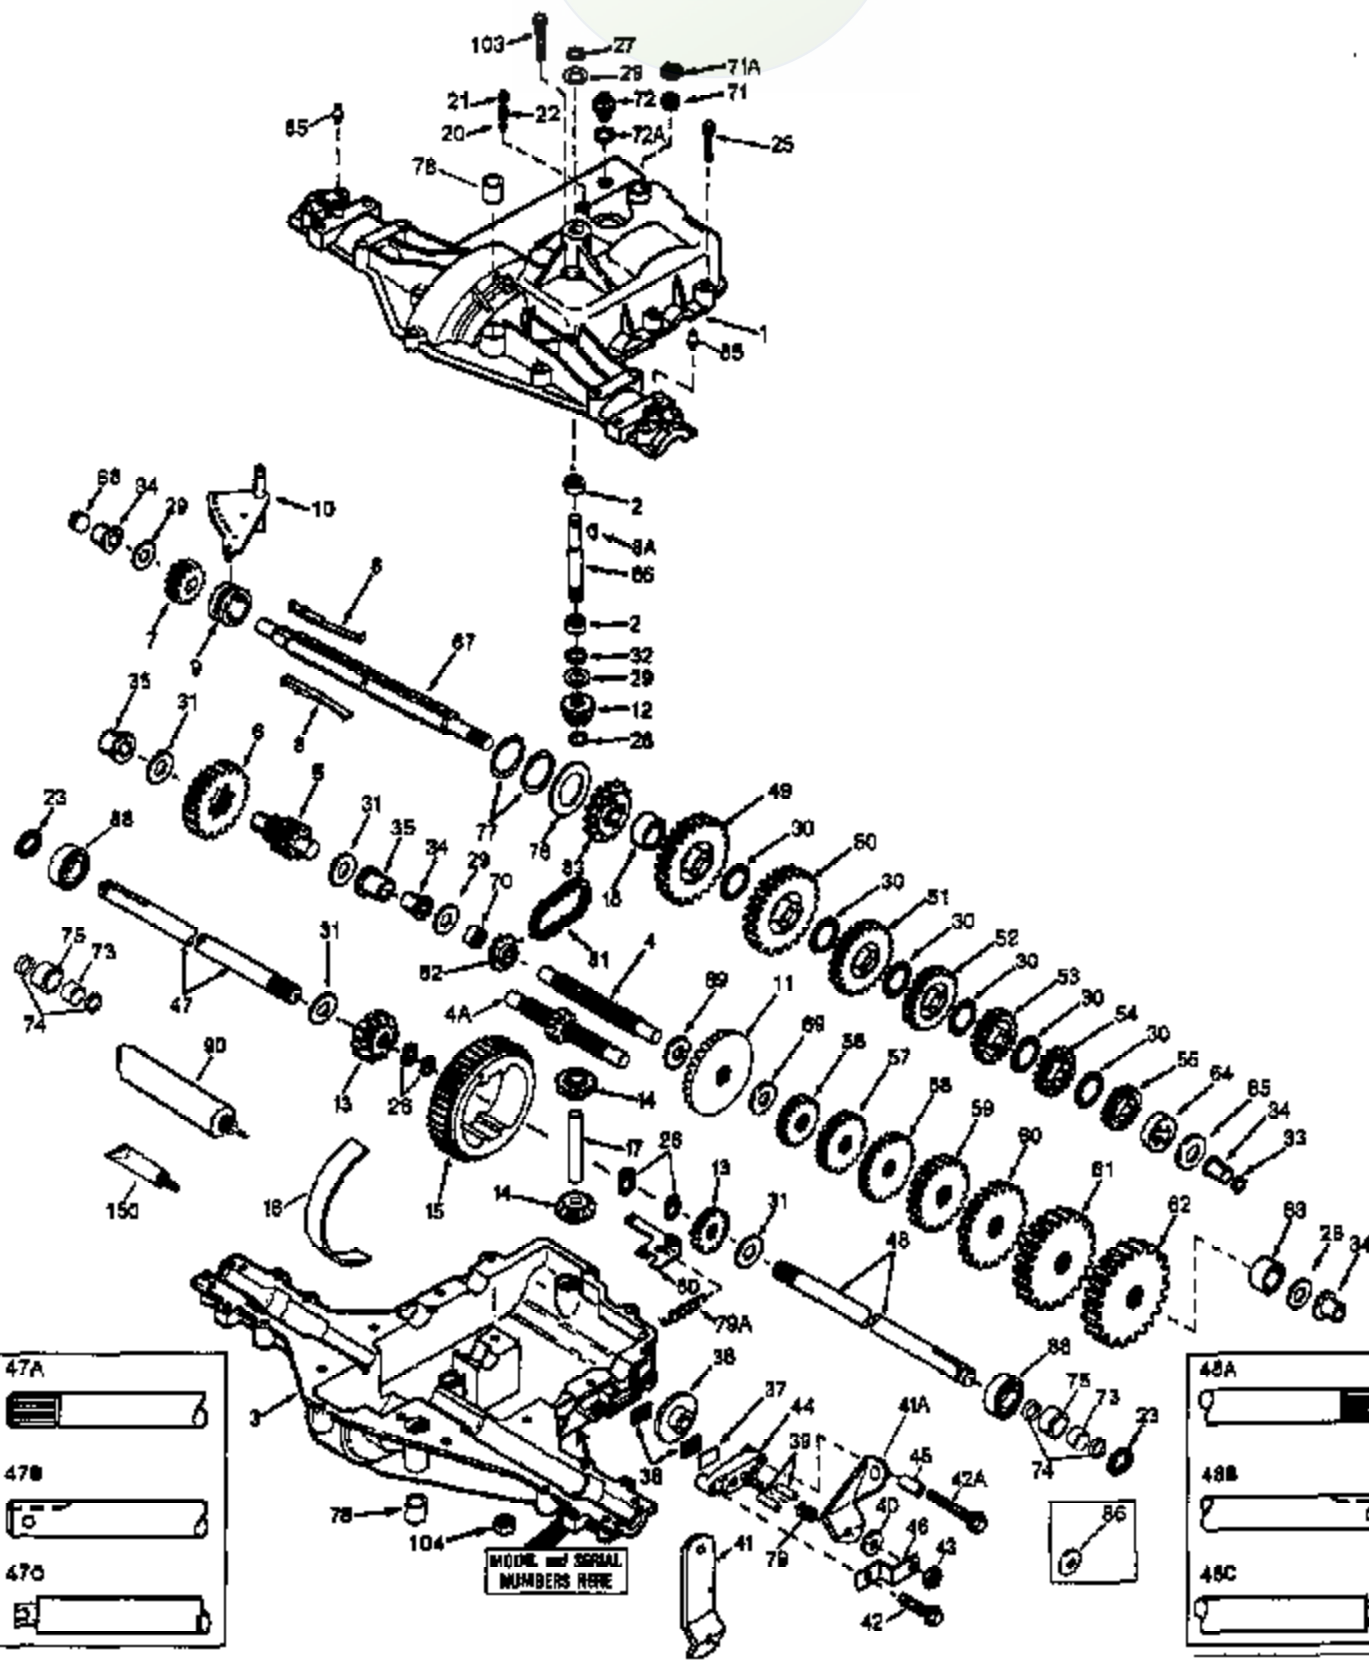

JOIST

THE ORIGINAL

ILLUSTRATION SHOWS TYPICAL PARTS ONLY. ORDER BY PART NUMBER. PARTS NOT LISTED ARE SUPPLIED BY OEM.